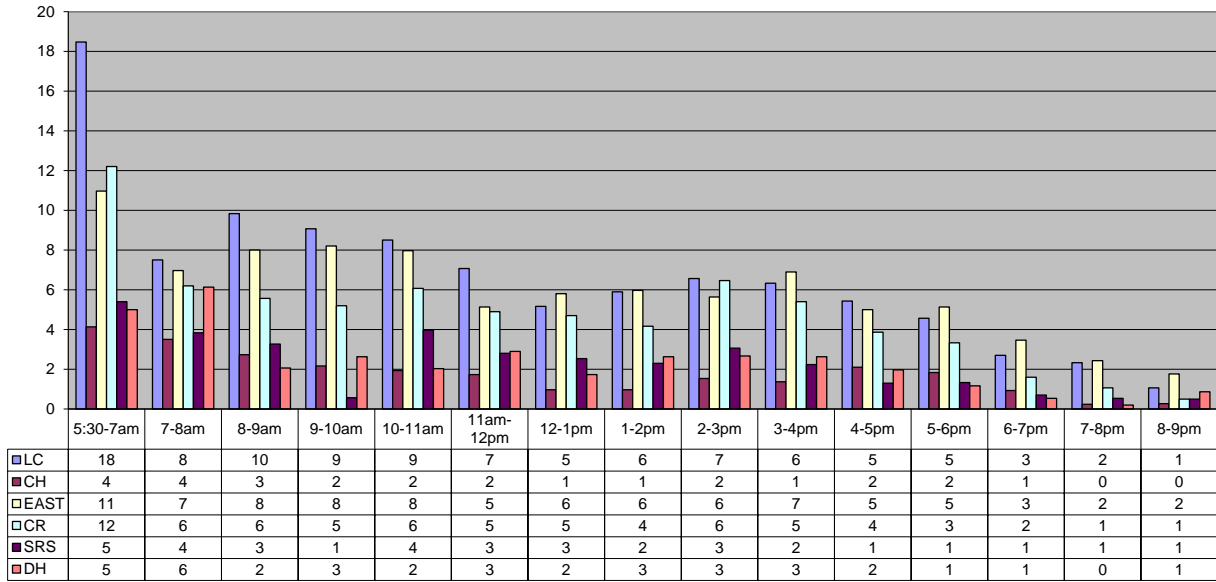

June 2023 Fitness Room Use By Hour

Average - All Fitness by: Hr	56	34	31	28	30	25	21	22	26	25	20	17	10	7	5
Visits	LC	CH	EAST	CR	SRS	DH	Total (All CTRS)								
Tot Month	3015	792	2680	2137	1030	1055	10709								
v Per Day	100.5	26.4	89.3	71.2	34.3	35.2	357.0								
Av Hr	6.5	1.7	5.8	4.6	2.2	2.3	23.0								